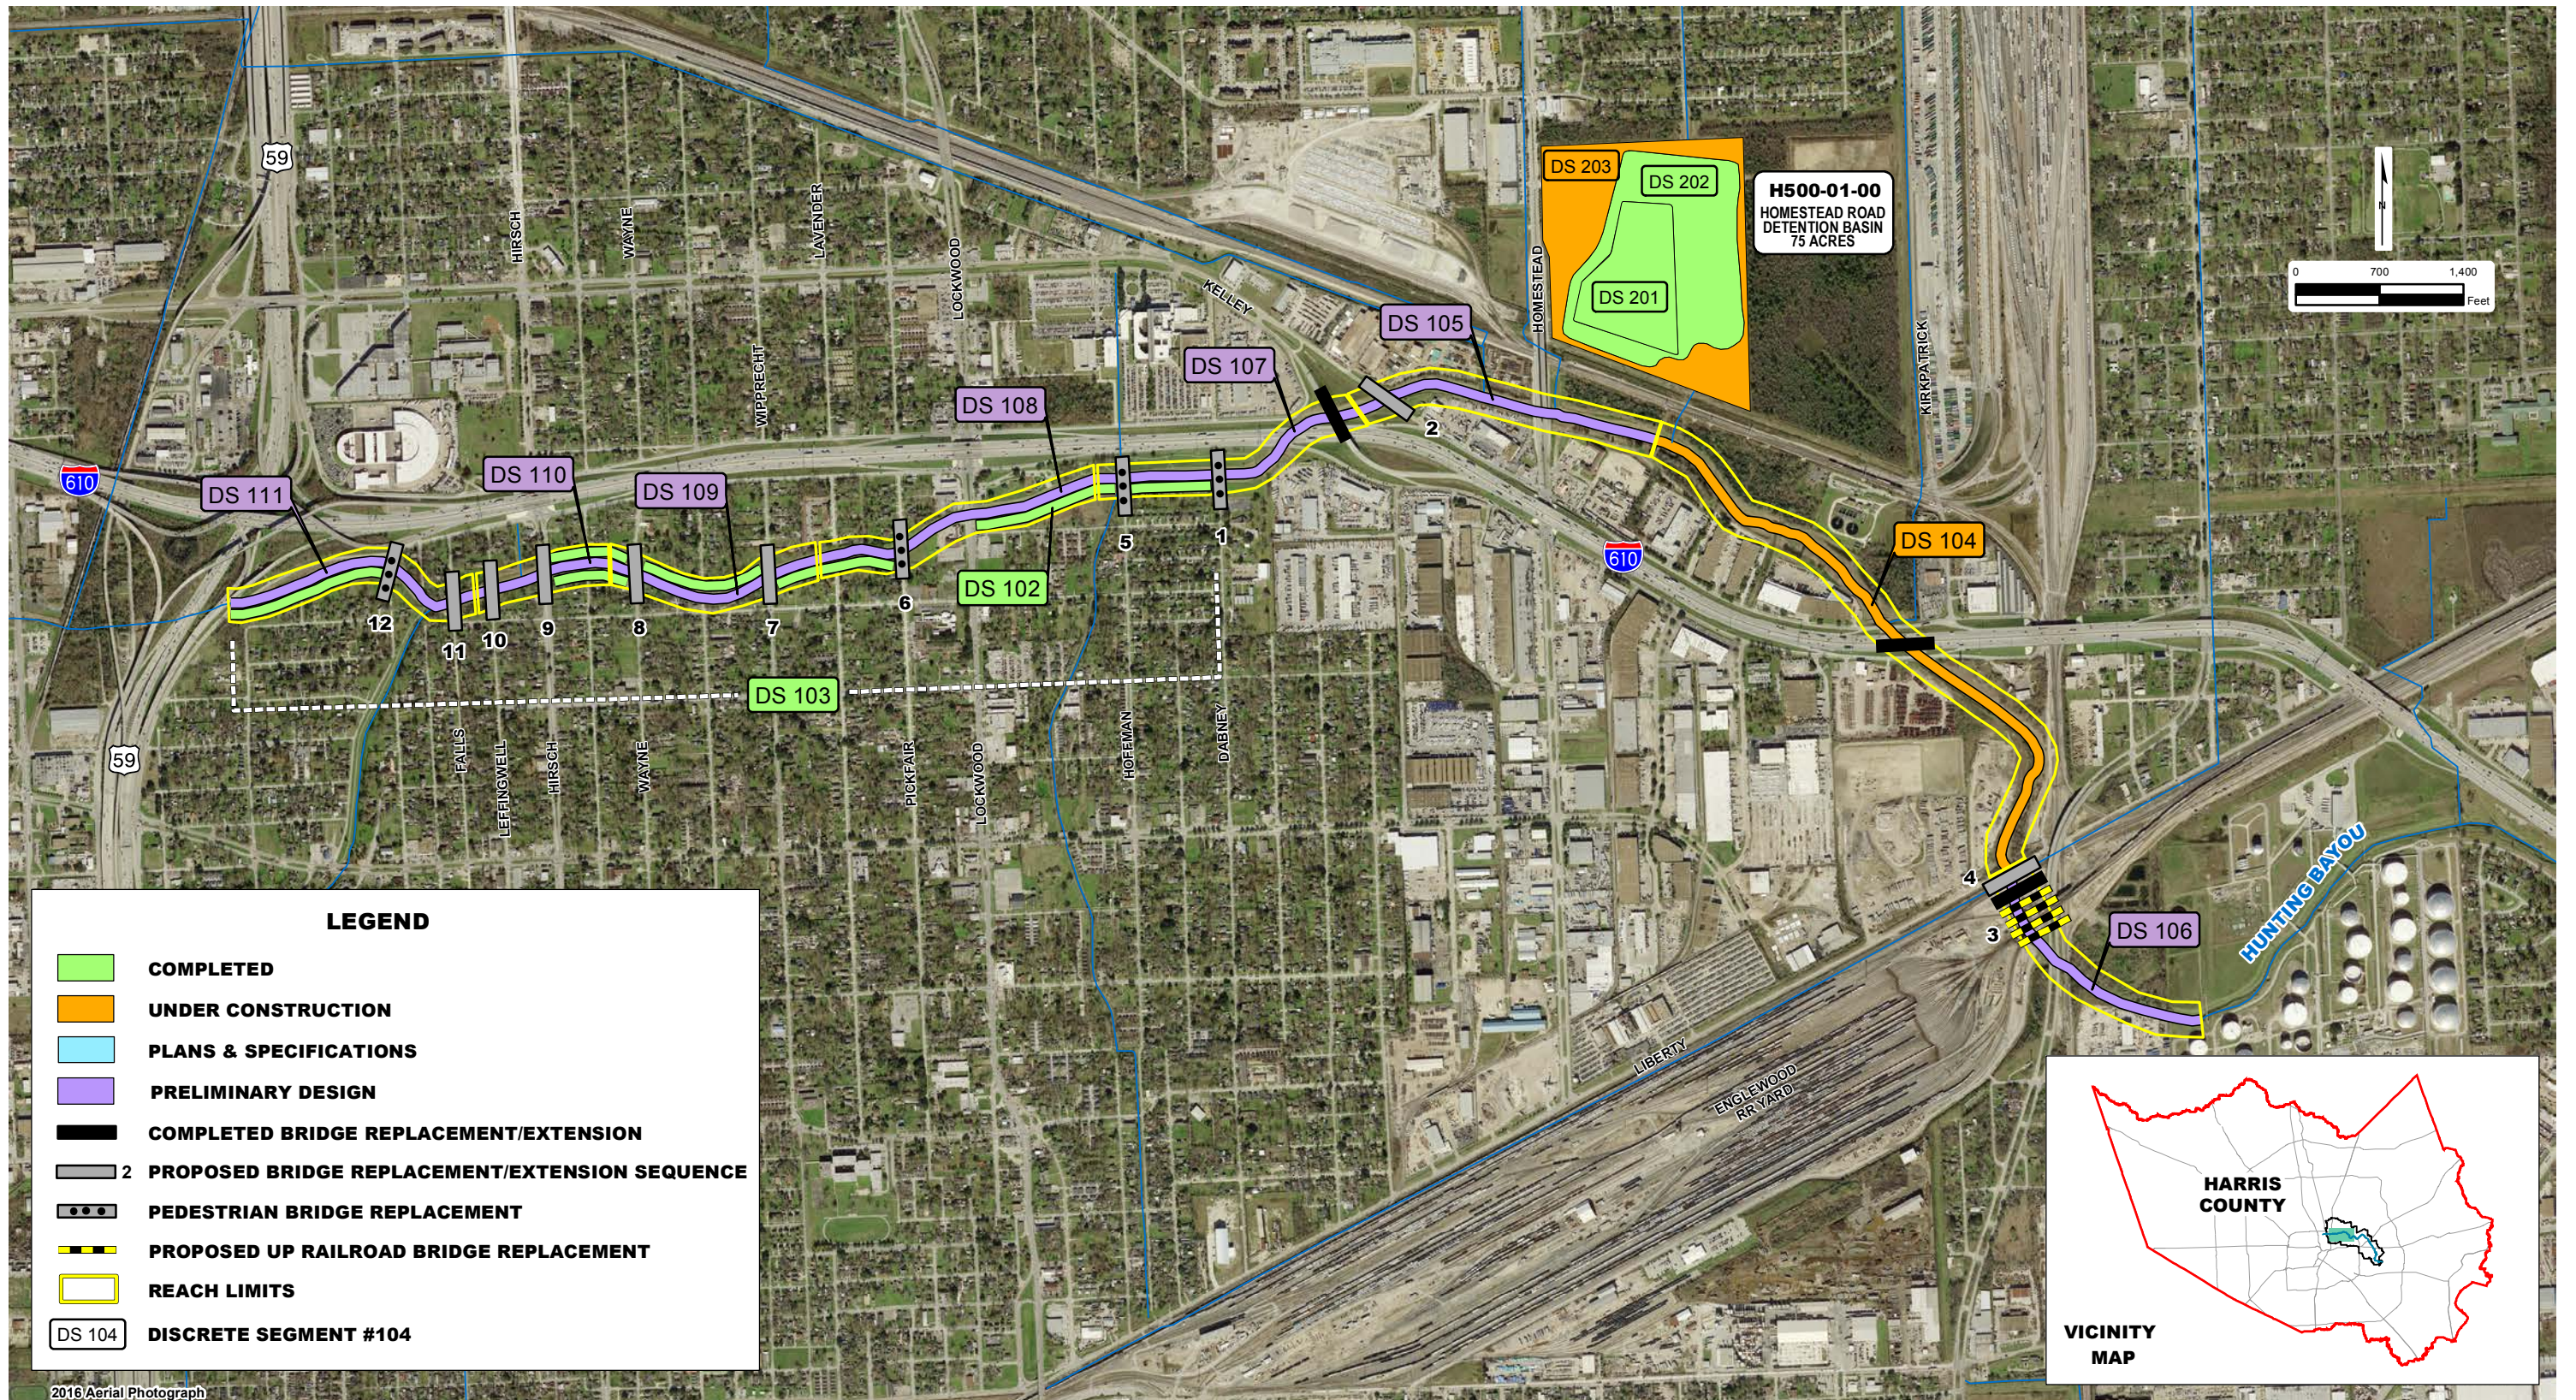

Hunting Bayou

H500-01-00
HOMESTEAD ROAD
DETENTION BASIN
75 ACRES

LEGEND

- **COMPLETED**
- **UNDER CONSTRUCTION**
- **PLANS & SPECIFICATIONS**
- **PRELIMINARY DESIGN**
- **COMPLETED BRIDGE REPLACEMENT/EXTENSION**
- **PROPOSED BRIDGE REPLACEMENT/EXTENSION SEQUENCE**
- **PEDESTRIAN BRIDGE REPLACEMENT**
- **PROPOSED UP RAILROAD BRIDGE REPLACEMENT**
- **REACH LIMITS**
- **DISCRETE SEGMENT #104**